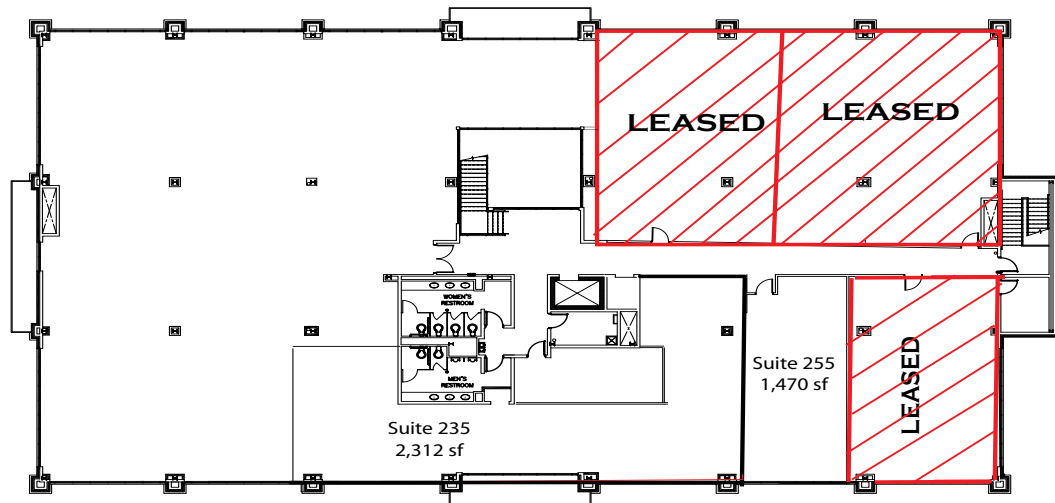

MASTERS CROSSING

East 96th Street & Masters Road ♦ Indianapolis Indiana

1st Floor

2nd Floor

<i>Total</i> <i>Sq. Ft.</i>	<i>Unit</i>	<i>Sq. Ft.</i> <i>Rate</i>	<i>Monthly</i> <i>Rent</i>
1,470	255	\$18.75	\$2,297
2,312	235	\$18.75	\$3,613