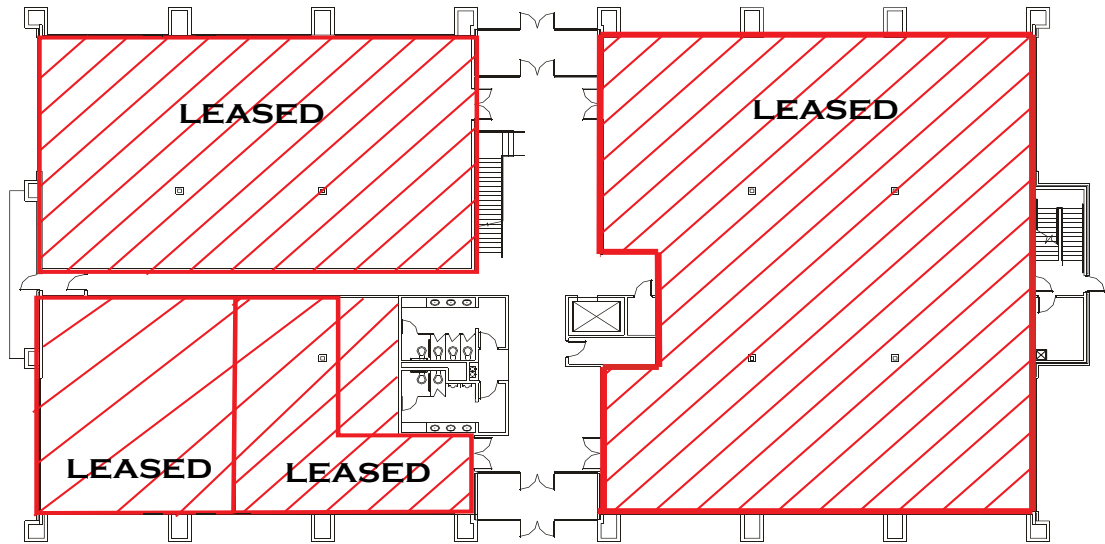

MASTERS CROSSING

East 96th Street & Masters Road ♦ Indianapolis Indiana

1st Floor

2nd Floor

<i>Total</i> <i>Sq. Ft.</i>	<i>Unit</i>	<i>Sq. Ft.</i> <i>Rate</i>	<i>Monthly</i> <i>Rent</i>
1,470	255	\$18.75	\$2,297
2,312	235	\$18.75	\$3,613